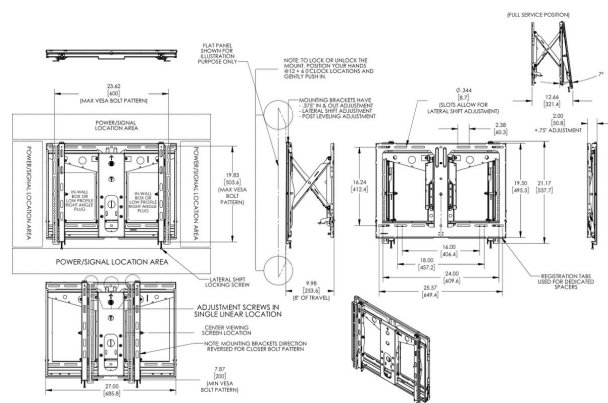

PFW 6880 Video Wall Pop-out Wall Mount, landscape

PFW 6880 is a slim video wall pop-out mount with a distance between display and wall of only 50mm. It features a spring-loaded push to open release, by gently pushing on the display.

PFW 6880 Video Wall Pop-out Wall Mount, landscape

Specifications

Article number (SKU)	7368800
Colour	Black
EAN single box	8712285329227
TÜV certified	Yes
Guarantee	5 years
Min. screen size (inch)	37
Max. screen size (inch)	65
Max. weight load (kg/Lbs)	45.5 / 100.31
Max. height of interface (mm)	549
Max. width of interface (mm)	686
Max. distance to the wall (mm / inch)	260 / 10.24
Max. horizontal hole pattern (mm)	600
Max. screen size (inch)	65
Max. vertical hole pattern (mm)	400
Min. distance to the wall (mm / inch)	51 / 2.01
Min. horizontal hole pattern (mm)	200
Min. screen size (inch)	37
Min. vertical hole pattern (mm)	200
Orientation	Landscape
Service position	Yes